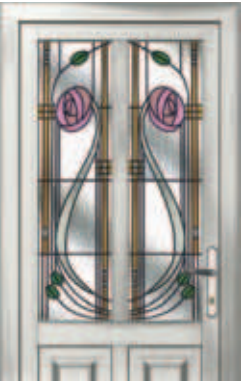

Decorative Glass: ROL-BO(F)
Glass Group: SGO
Category: SGO-Film 3