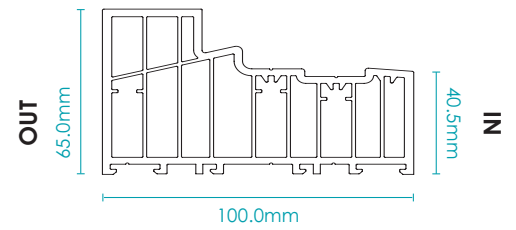

RS002-R² FRAME (REVERSED)

PART NO.	BASE COLOUR	INNER FOIL	OUTER FOIL	LENGTH M	PACK QTY
RS002-01-01-01	White	Grained White	Grained White	6	1
RS002-02-04-04	Vintage Cream	Clotted Cream	Clotted Cream	6	1
RS002-03-09-09	Cement Grey	Painswick	Painswick	6	1
RS002-02-45-45	Vintage Cream	Clay	Clay	6	1
RS002-03-53-53	Cement Grey	Pebble Grey	Pebble Grey	6	1
RS002-03-44-44	Cement Grey	Sage	Sage	6	1
RS002-05-06-06	Dark Grey	Silvered Oak	Silvered Oak	6	1
RS002-05-11-11	Dark Grey	Eclectic Grey	Eclectic Grey	6	1
RS002-04-52-52	Oak	Turner Oak	Turner Oak	6	1