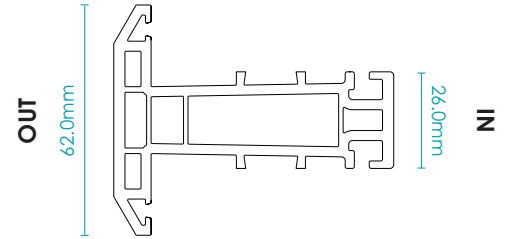

SASH MULLION

PART NO.	BASE COLOUR	INNER FOIL	OUTER FOIL	LENGTH M	PACK QTY
R001SM-01	Chalk White	No Foil	No Foil	6	1
R001SM-01-00-04	Chalk White	No Foil	Clotted Cream	6	1
R001SM-01-00-45	Chalk White	No Foil	Clay	6	1
R001SM-01-00-44	Chalk White	No Foil	Sage	6	1
R001SM-01-00-09	Chalk White	No Foil	Painswick	6	1
R001SM-01-00-10	Chalk White	No Foil	No.10 Black	6	1
R001SM-01-00-11	Chalk White	No Foil	Eclectic Grey	6	1
R001SM-01-00-12	Chalk White	No Foil	Corse Lawn	6	1
R001SM-01-00-52	Chalk White	No Foil	Turner Oak	6	1
R001SM-01-00-53	Chalk White	No Foil	Pebble Grey	6	1
R001SM-01-01-01	Chalk White	Grained White	Grained White	6	1
R001SM-01-01-04	Chalk White	Grained White	Clotted Cream	6	1
R001SM-01-01-45	Chalk White	Grained White	Clay	6	1
R001SM-01-01-44	Chalk White	Grained White	Sage	6	1
R001SM-01-01-06	Chalk White	Grained White	Silvered Oak	6	1
R001SM-01-01-09	Chalk White	Grained White	Painswick	6	1
R001SM-01-01-10	Chalk White	Grained White	No.10 Black	6	1
R001SM-01-01-11	Chalk White	Grained White	Eclectic Grey	6	1
R001SM-01-01-12	Chalk White	Grained White	Corse Lawn	6	1
R001SM-01-01-52	Chalk White	Grained White	Turner Oak	6	1
R001SM-01-01-53	Chalk White	Grained White	Pebble Grey	6	1
R001SM-02-04-04	Vintage Cream	Clotted Cream	Clotted Cream	6	1
R001SM-02-45-45	Vintage Cream	Clay	Clay	6	1
R001SM-03-44-44	Cement Grey	Sage	Sage	6	1
R001SM-03-09-09	Cement Grey	Painswick	Painswick	6	1
R001SM-04-52-52	Oak	Turner Oak	Turner Oak	6	1
R001SM-03-53-53	Cement Grey	Pebble Grey	Pebble Grey	6	1
R001SM-05-06-06	Grey	Silvered Oak	Silvered Oak	6	1
R001SM-05-11-11	Grey	Eclectic Grey	Eclectic Grey	6	1