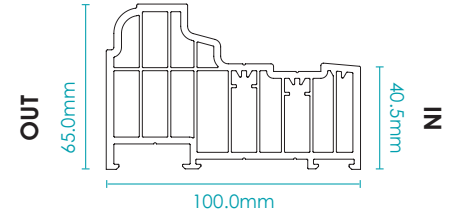

RESIDENCE ENTRANCE DOOR PRODUCT GUIDE

R002-R9 FRAME (REVERSED)

PART NO.	BASE COLOUR	INNER FOIL	OUTER FOIL	LENGTH M	PACK QTY
R002-01-01-01	Chalk White	Grained White	Grained White	6	1
R002-01-04-01	Chalk White	Grained White	Clotted Cream	6	1
R002-01-45-01	Chalk White	Grained White	Clay	6	1
R002-01-44-01	Chalk White	Grained White	Sage	6	1
R002-01-06-01	Chalk White	Grained White	Silvered Oak	6	1
R002-01-09-01	Chalk White	Grained White	Painswick	6	1
R002-01-10-01	Chalk White	Grained White	No. 10 Black	6	1
R002-01-11-01	Chalk White	Grained White	Eclectic Grey	6	1
R002-01-12-01	Chalk White	Grained White	Corse Lawn	6	1
R002-01-52-01	Chalk White	Grained White	Turner Oak	6	1
R002-01-53-01	Chalk White	Grained White	Pebble Grey	6	1
R002-02-04-04	Vintage Cream	Clotted Cream	Clotted Cream	6	1
R002-02-45-45	Vintage Cream	Clay	Clay	6	1
R002-03-44-44	Cement Grey	Sage	Sage	6	1
R002-03-09-09	Cement Grey	Painswick	Painswick	6	1
R002-04-52-52	Oak	Turner Oak	Turner Oak	6	1
R002-03-53-53	Cement Grey	Pebble Grey	Pebble Grey	6	1
R002-05-06-06	Grey	Silvered Oak	Silvered Oak	6	1
R002-05-11-11	Grey	Eclectic Grey	Eclectic Grey	6	1