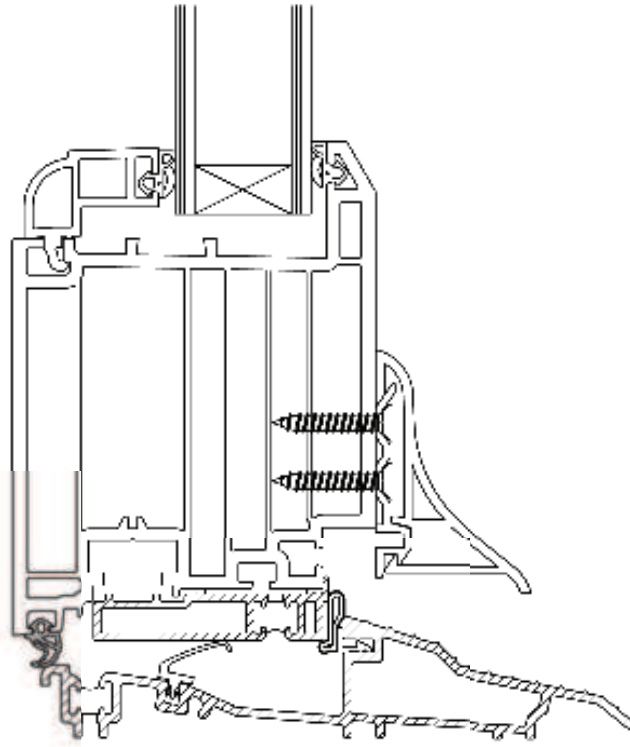

LOW THRESHOLD

A low threshold is available with all three Residence Collection door systems. An alternative stub threshold AM3EX78 Stormguard option can be used.