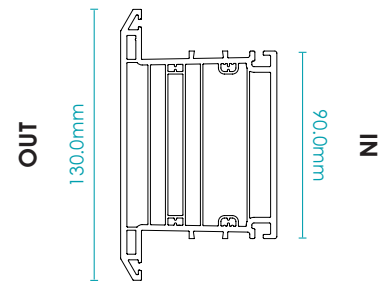

MID-RAIL

PART NO.	BASE COLOUR	INNER FOIL	OUTER FOIL	GASKET	LENGTH M	PACK QTY
R001MR-01-5-5	Chalk White	No Foil	No Foil	Black	6	1
R001MR-01-00-04-5-5	Chalk White	No Foil	Clotted Cream	Black	6	1
R001MR-01-00-45-5-5	Chalk White	No Foil	Clay	Black	6	1
R001MR-01-00-44-5-5	Chalk White	No Foil	Sage	Black	6	1
R001MR-01-00-09-5-5	Chalk White	No Foil	Painswick	Black	6	1
R001MR-01-00-10-5-5	Chalk White	No Foil	No. 10 Black	Black	6	1
R001MR-01-00-11-5-5	Chalk White	No Foil	Eclectic Grey	Black	6	1
R001MR-01-00-12-5-5	Chalk White	No Foil	Corse Lawn	Black	6	1
R001MR-01-00-52-5-5	Chalk White	No Foil	Turner Oak	Black	6	1
R001MR-01-00-53-5-5	Chalk White	No Foil	Pebble Grey	Black	6	1
R001MR-01-01-01-2-2	Chalk White	Grained White	Grained White	White	6	1
R001MR-01-01-01-5-5	Chalk White	Grained White	Grained White	Black	6	1
R001MR-01-01-04-5-5	Chalk White	Grained White	Clotted Cream	Black	6	1
R001MR-01-01-45-5-5	Chalk White	Grained White	Clay	Black	6	1
R001MR-01-01-44-5-5	Chalk White	Grained White	Sage	Black	6	1
R001MR-01-01-06-5-5	Chalk White	Grained White	Silvered Oak	Black	6	1
R001MR-01-01-09-5-5	Chalk White	Grained White	Painswick	Black	6	1
R001MR-01-01-10-5-5	Chalk White	Grained White	No.10 Black	Black	6	1
R001MR-01-01-11-5-5	Chalk White	Grained White	Eclectic Grey	Black	6	1
R001MR-01-01-12-5-5	Chalk White	Grained White	Corse Lawn	Black	6	1
R001MR-01-01-52-5-5	Chalk White	Grained White	Turner Oak	Black	6	1
R001MR-01-01-53-5-5	Chalk White	Grained White	Pebble Grey	Black	6	1
R001MR-02-04-04-5-5	Vintage Cream	Clotted Cream	Clotted Cream	Black	6	1
R001MR-02-45-45-5-5	Vintage Cream	Clay	Clay	Black	6	1
R001MR-03-44-44-5-5	Cement Grey	Sage	Sage	Black	6	1
R001MR-03-09-09-5-5	Cement Grey	Painswick	Painswick	Black	6	1
R001MR-04-52-52-5-5	Oak	Turner Oak	Turner Oak	Black	6	1
R001MR-03-53-53-5-5	Cement Grey	Pebble Grey	Pebble Grey	Black	6	1
R001MR-05-06-06-5-5	Grey	Silvered Oak	Silvered Oak	Black	6	1
R001MR-05-11-11-5-5	Grey	Eclectic Grey	Eclectic Grey	Black	6	1