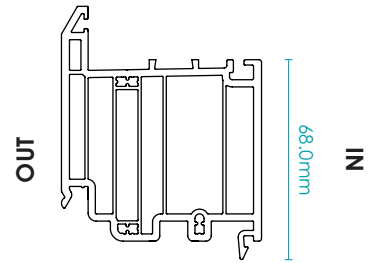

DEEP BOTTOM RAIL

PART NO.	BASE COLOUR	INNER FOIL	OUTER FOIL	GASKET	LENGTH M
R011-01-5	Chalk White	No Foil	No Foil	Black	6
R011-01-00-04-5	Chalk White	No Foil	Clotted Cream	Black	6
R011-01-00-45-5	Chalk White	No Foil	Clay	Black	6
R011-01-00-44-5	Chalk White	No Foil	Sage	Black	6
R011-01-00-09-5	Chalk White	No Foil	Painswick	Black	6
R011-01-00-10-5	Chalk White	No Foil	No. 10 Black	Black	6
R011-01-00-11-5	Chalk White	No Foil	Eclectic Grey	Black	6
R011-01-00-12-5	Chalk White	No Foil	Corse Lawn	Black	6
R011-01-00-52-5	Chalk White	No Foil	Turner Oak	Black	6
R011-01-00-53-5	Chalk White	No Foil	Pebble Grey	Black	6
R011-01-01-01-2	Chalk White	Grained White	Grained White	White	6
R011-01-01-01-5	Chalk White	Grained White	Grained White	Black	6
R011-01-01-04-5	Chalk White	Grained White	Clotted Cream	Black	6
R011-01-01-45-5	Chalk White	Grained White	Clay	Black	6
R011-01-01-44-5	Chalk White	Grained White	Sage	Black	6
R011-01-01-06-5	Chalk White	Grained White	Silvered Oak	Black	6
R011-01-01-09-5	Chalk White	Grained White	Painswick	Black	6
R011-01-01-10-5	Chalk White	Grained White	No.10 Black	Black	6
R011-01-01-11-5	Chalk White	Grained White	Eclectic Grey	Black	6
R011-01-01-12-5	Chalk White	Grained White	Corse Lawn	Black	6
R011-01-01-52-5	Chalk White	Grained White	Turner Oak	Black	6
R011-01-01-53-5	Chalk White	Grained White	Pebble Grey	Black	6
R011-02-04-04-5	Vintage Cream	Clotted Cream	Clotted Cream	Black	6
R011-02-45-45-5	Vintage Cream	Clay	Clay	Black	6
R011-03-44-44-5	Cement Grey	Sage	Sage	Black	6
R011-03-09-09-5	Cement Grey	Painswick	Painswick	Black	6
R011-04-52-52-5	Oak	Turner Oak	Turner Oak	Black	6
R011-03-53-53-5	Cement Grey	Pebble Grey	Pebble Grey	Black	6
R011-05-06-06-5	Grey	Silvered Oak	Silvered Oak	Black	6
R011-05-11-11-5	Grey	Eclectic Grey	Eclectic Grey	Black	6