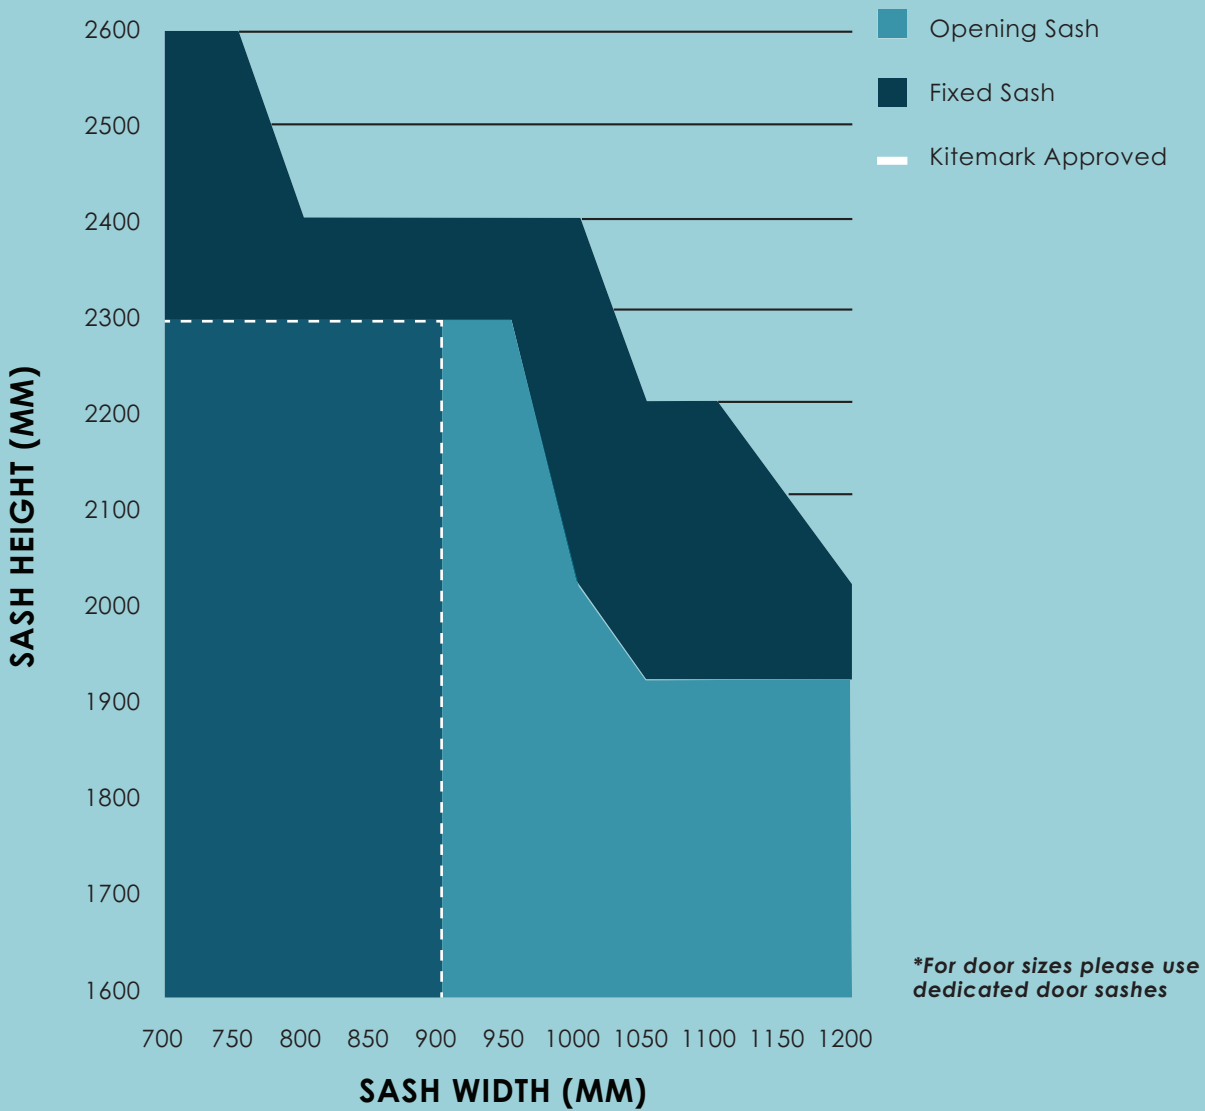

MINIMUM & MAXIMUM

SIZES

DOOR SASH R003OF