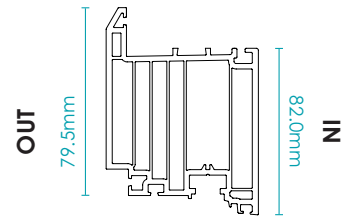

OPEN-IN FLUSH DOOR SASH

PART NO.	BASE COLOUR	INNER FOIL	OUTER FOIL	GASKET	LENGTH M	PACK QTY
R003OF-01-5	Chalk White	No Foil	No Foil	Black	6	1
R003OF-01-00-04-5	Chalk White	No Foil	Clotted Cream	Black	6	1
R003OF-01-00-45-5	Chalk White	No Foil	Clay	Black	6	1
R003OF-01-00-44-5	Chalk White	No Foil	Sage	Black	6	1
R003OF-01-00-09-5	Chalk White	No Foil	Painswick	Black	6	1
R003OF-01-00-10-5	Chalk White	No Foil	No. 10 Black	Black	6	1
R003OF-01-00-11-5	Chalk White	No Foil	Eclectic Grey	Black	6	1
R003OF-01-00-12-5	Chalk White	No Foil	Corse Lawn	Black	6	1
R003OF-01-00-52-5	Chalk White	No Foil	Turner Oak	Black	6	1
R003OF-01-00-53-5	Chalk White	No Foil	Pebble Grey	Black	6	1
R003OF-01-01-01-2	Chalk White	Grained White	Grained White	White	6	1
R003OF-01-01-01-5	Chalk White	Grained White	Grained White	Black	6	1
R003OF-01-01-04-5	Chalk White	Grained White	Clotted Cream	Black	6	1
R003OF-01-01-45-5	Chalk White	Grained White	Clay	Black	6	1
R003OF-01-01-44-5	Chalk White	Grained White	Sage	Black	6	1
R003OF-01-01-06-5	Chalk White	Grained White	Silvered Oak	Black	6	1
R003OF-01-01-09-5	Chalk White	Grained White	Painswick	Black	6	1
R003OF-01-01-10-5	Chalk White	Grained White	No.10 Black	Black	6	1
R003OF-01-01-11-5	Chalk White	Grained White	Eclectic Grey	Black	6	1
R003OF-01-01-12-5	Chalk White	Grained White	Corse Lawn	Black	6	1
R003OF-01-01-52-5	Chalk White	Grained White	Turner Oak	Black	6	1
R003OF-01-01-53-5	Chalk White	Grained White	Pebble Grey	Black	6	1
R003OF-02-04-04-5	Vintage Cream	Clotted Cream	Clotted Cream	Black	6	1
R003OF-02-45-45-5	Vintage Cream	Clay	Clay	Black	6	1
R003OF-03-44-44-5	Cement Grey	Sage	Sage	Black	6	1
R003OF-03-09-09-5	Cement Grey	Painswick	Painswick	Black	6	1
R003OF-04-52-52-5	Oak	Turner Oak	Turner Oak	Black	6	1
R003OF-03-53-53-5	Cement Grey	Pebble Grey	Pebble Grey	Black	6	1
R003OF-05-06-06-5	Grey	Silvered Oak	Silvered Oak	Black	6	1
R003OF-05-11-11-5	Grey	Eclectic Grey	Eclectic Grey	Black	6	1