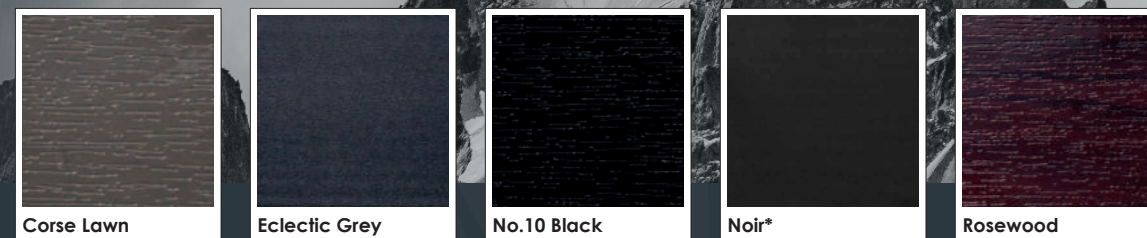

DRAMATIC Colour Collection

The Dramatic Collection don't be afraid to embrace darker hues, to create an impactful, bold design.