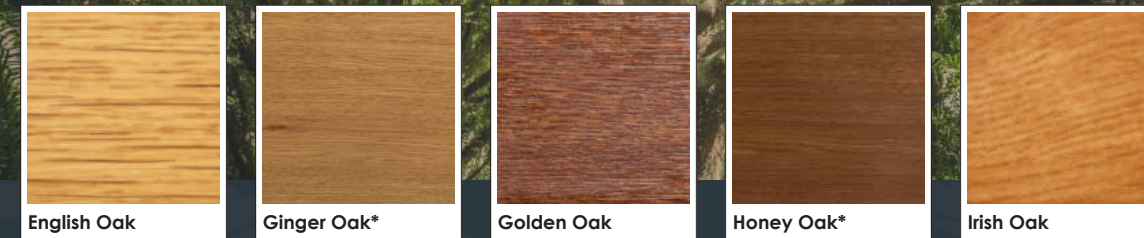

COASTAL Colour Collection

The Coastal Collection brings together restful tones, creating a sense of calm and comfort.

COTSWOLD Colour Collection

The Cotswold Collection colours associated with the outdoors, enveloping the countryside.

DRAMATIC Colour Collection

The Dramatic Collection don't be afraid to embrace darker hues, to create an impactful, bold design.

ELEMENT Colour Collection

The Element Collection these bare finishes are formulated using no foil, the pigment is added to the extrusion for a natural pared back look.

FOREST Colour Collection

The Forest Collection combines all the colours and feelings of the forest, whilst replicating the 19th Century unpainted timber window.

INDUSTRIAL Colour Collection

The Industrial Collection influenced by modern industrial spaces, they are contemporary, yet timeless.