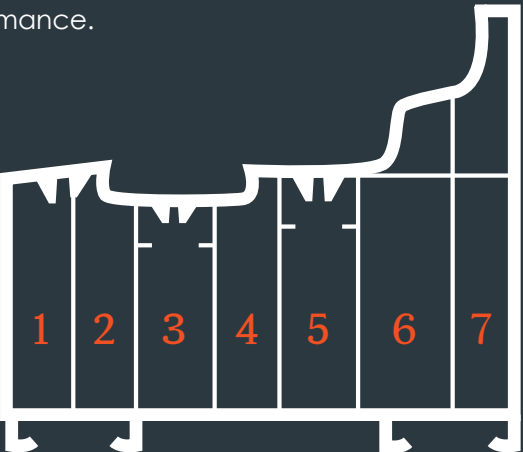

R7

DESIGNED AND MADE IN BRITAIN

R7 outperforms many other systems with a sophisticated seven chamber design and intelligent features.

Scan the QR Code to find out more about our Residence 7 Collection.

ENERGY EFFICIENT GLAZING

Residence 7 is designed to accommodate 'energy efficient glazing' this term is used to describe double glazing or triple glazing used in modern windows. R7 has options for 28mm double glazing or 44mm triple glazing. The glazing bead is always on the inside which contributes to a higher security performance.

7 CHAMBER DESIGN

Residence 7 has been engineered to meet current and anticipated future standards. Other window frames typically offer 3 or 5 chambers and are usually 70mm wide, R7 has 7 chambers and is 75mm wide, resulting in superior thermal, acoustic, strength and security performance.

BEST OF
British
PROUDLY MADE
IN BRITAIN