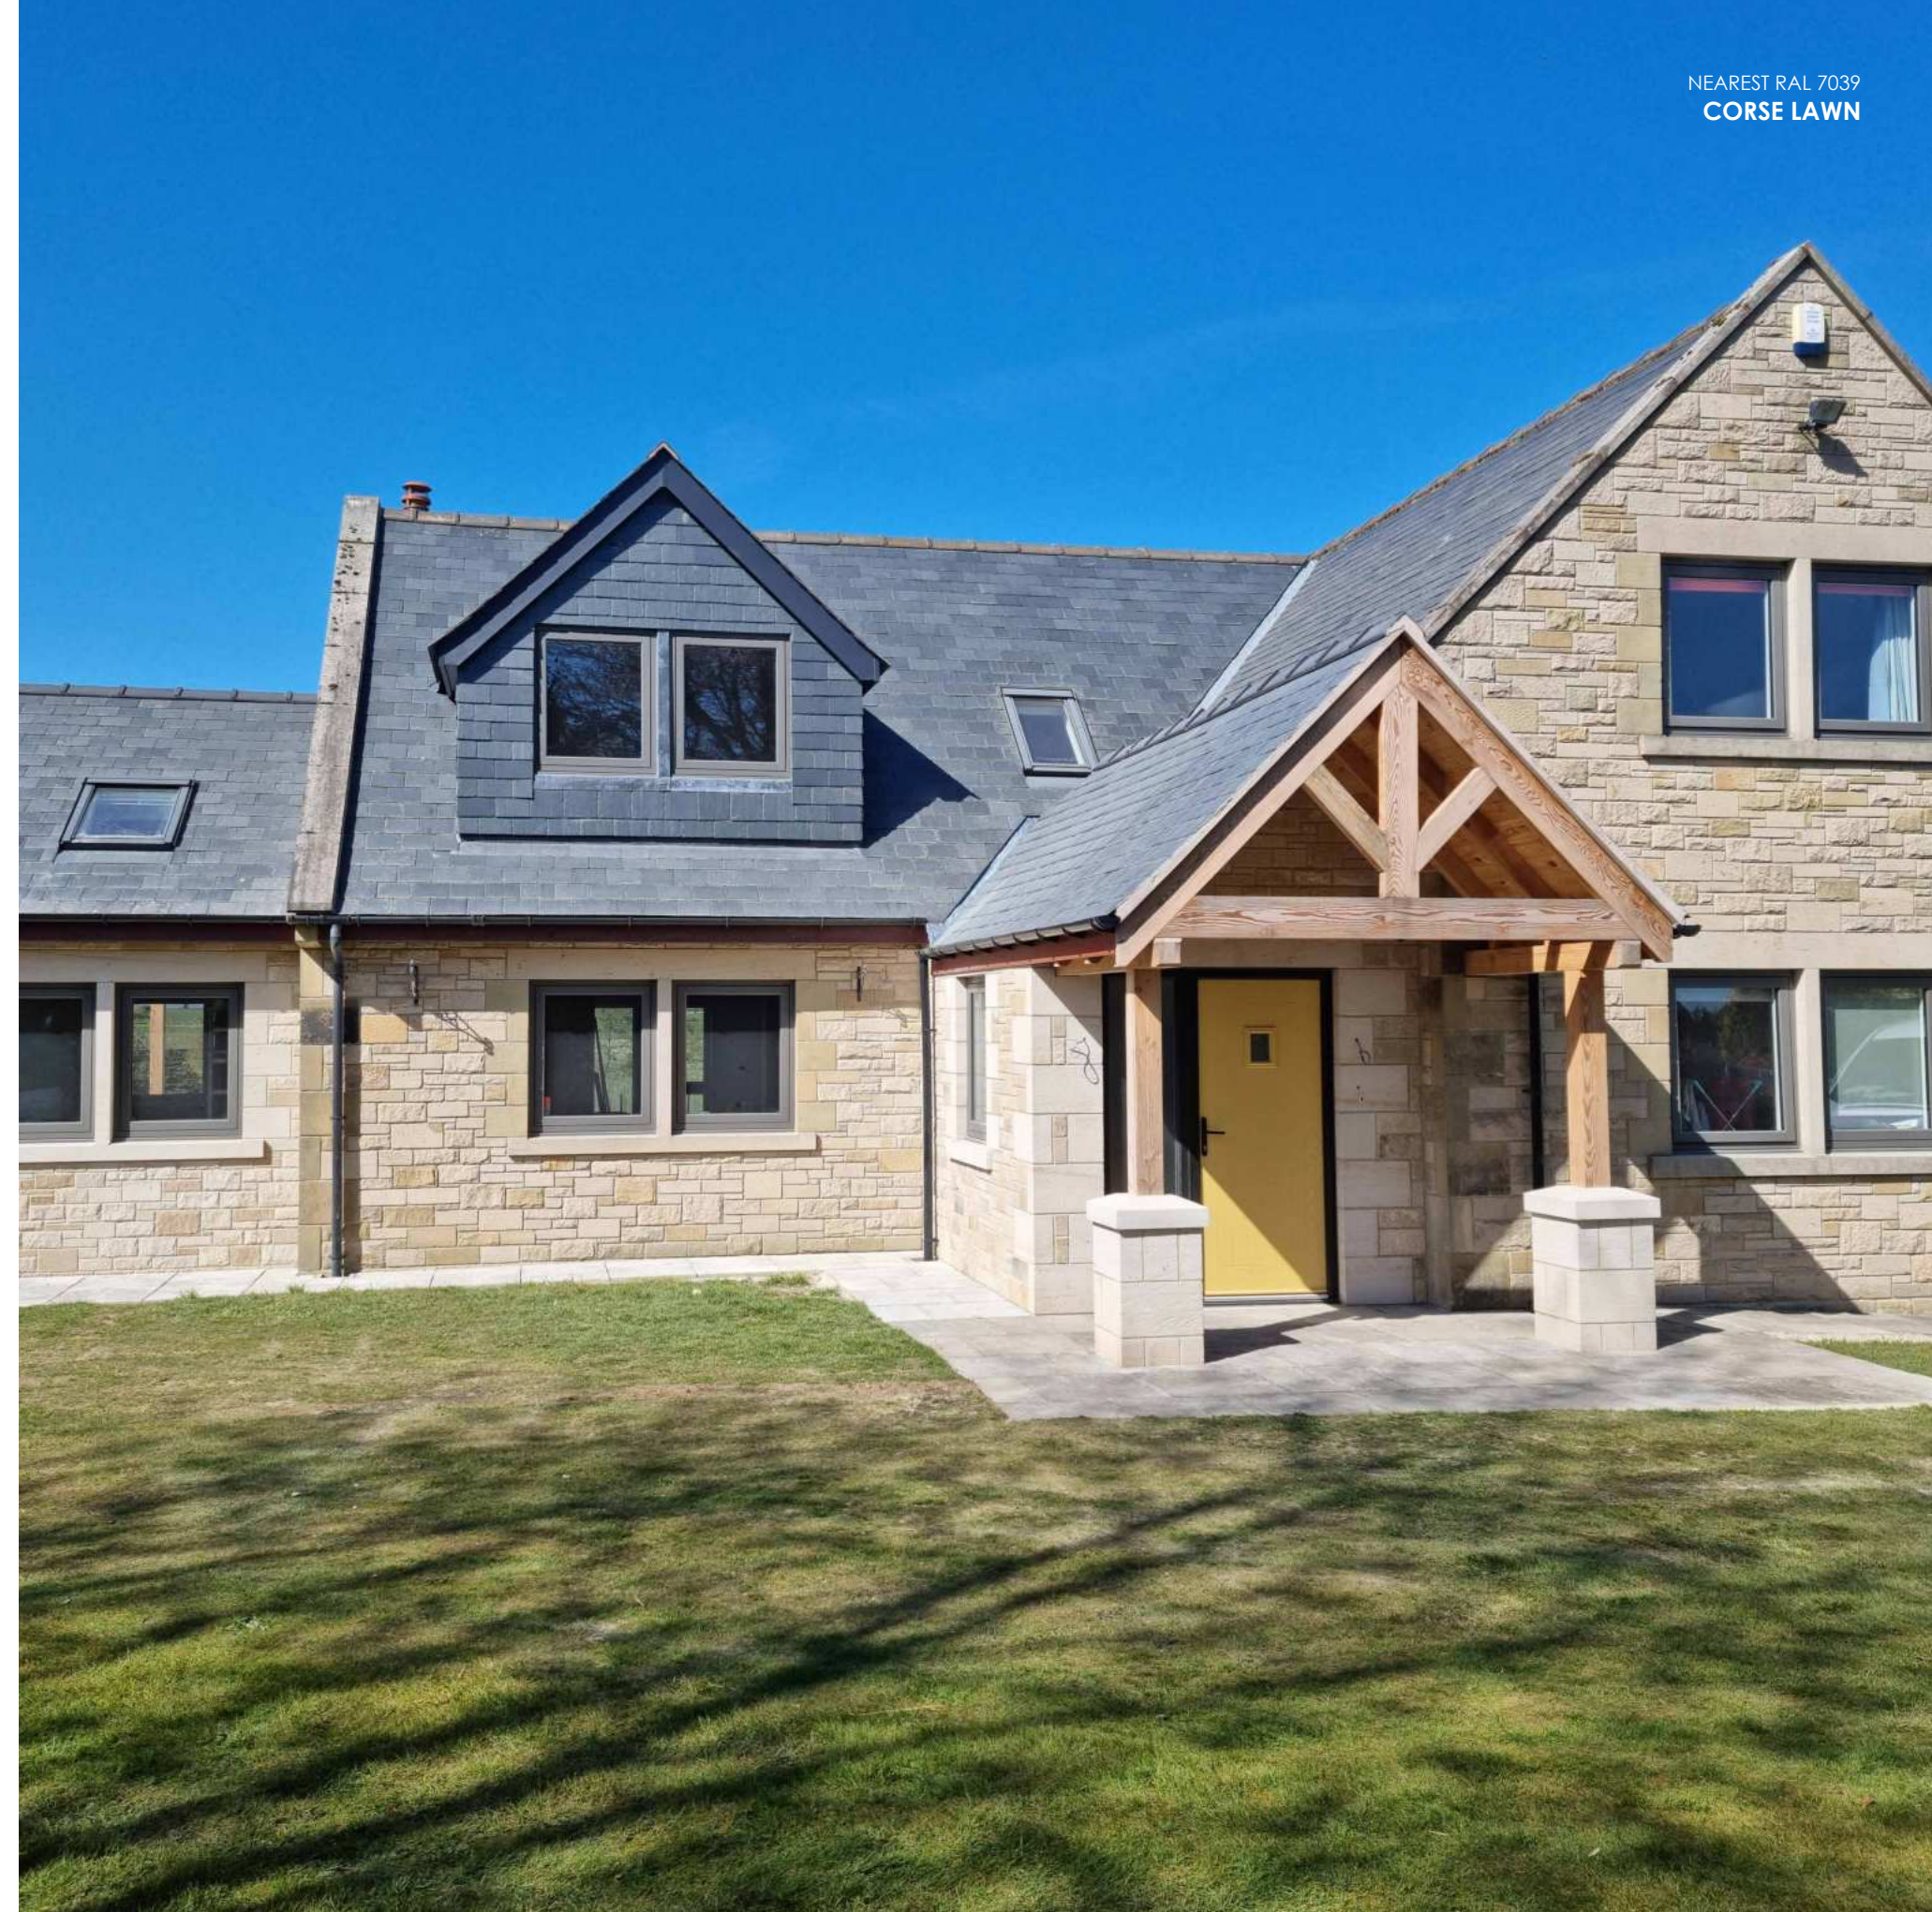

TECHNIQUES

A mitre weld will fuse the joints together diagonally for a contemporary appearance, or choose the Graf weld for a seamless diagonal weld. The Timberweld® process welds the profiles with a mechanical look to both sides, or MechWeld/ External Timber Look (ETL) gives a diagonal weld to the internal, with a mechanical look to the external. Of course, there's also the traditional mechanical joint which is not welded, but made in a traditional mechanical jointed method, often used in timber joinery.

1. Mechanical Joint
2. Timber Weld
3. Graf Weld
4. Mitre Weld