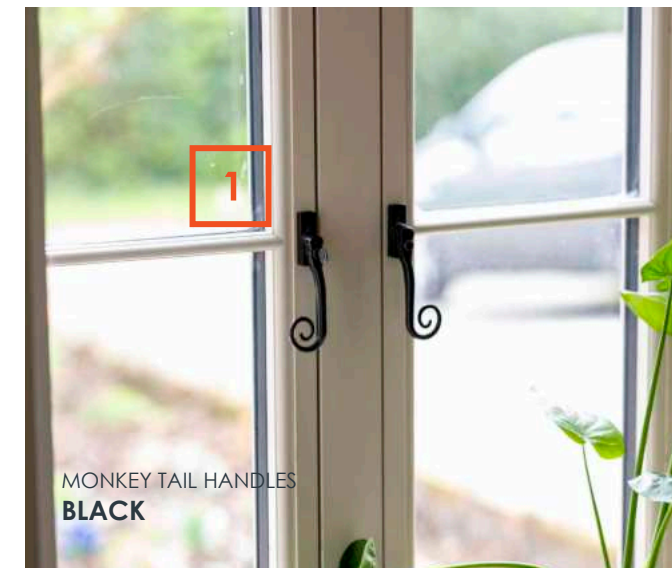

DESIGNED TO LAST

The Regal Hardware range is available in 9 beautiful, hard-wearing finishes.

Personalise your Residence Collection windows with a choice of handles and stays, in a range of colour options. Our hardware styles enable you to replace your windows without losing the character appearance, but also gives you the chance to opt for something more modern. The variety of style and colour options will suit your home, whether its contemporary or period.

All handles are key lockable for extra security, with familiar push-button operation and a positive stop 'click-on-close' mechanism for improved ease of use, enhanced mechanical performance and a comprehensive testing programme, ensures your windows are guaranteed to operate smoothly.

MONKEY TAIL HANDLES
BLACK