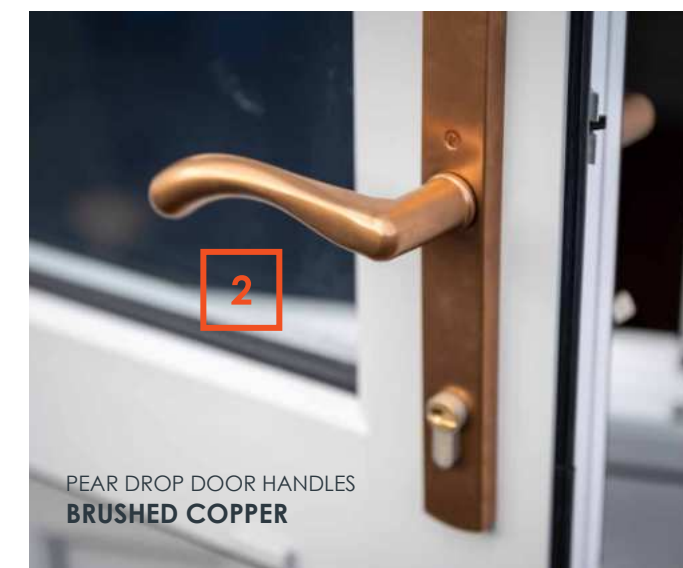

PEAR DROP DOOR HANDLES
BRUSHED COPPER