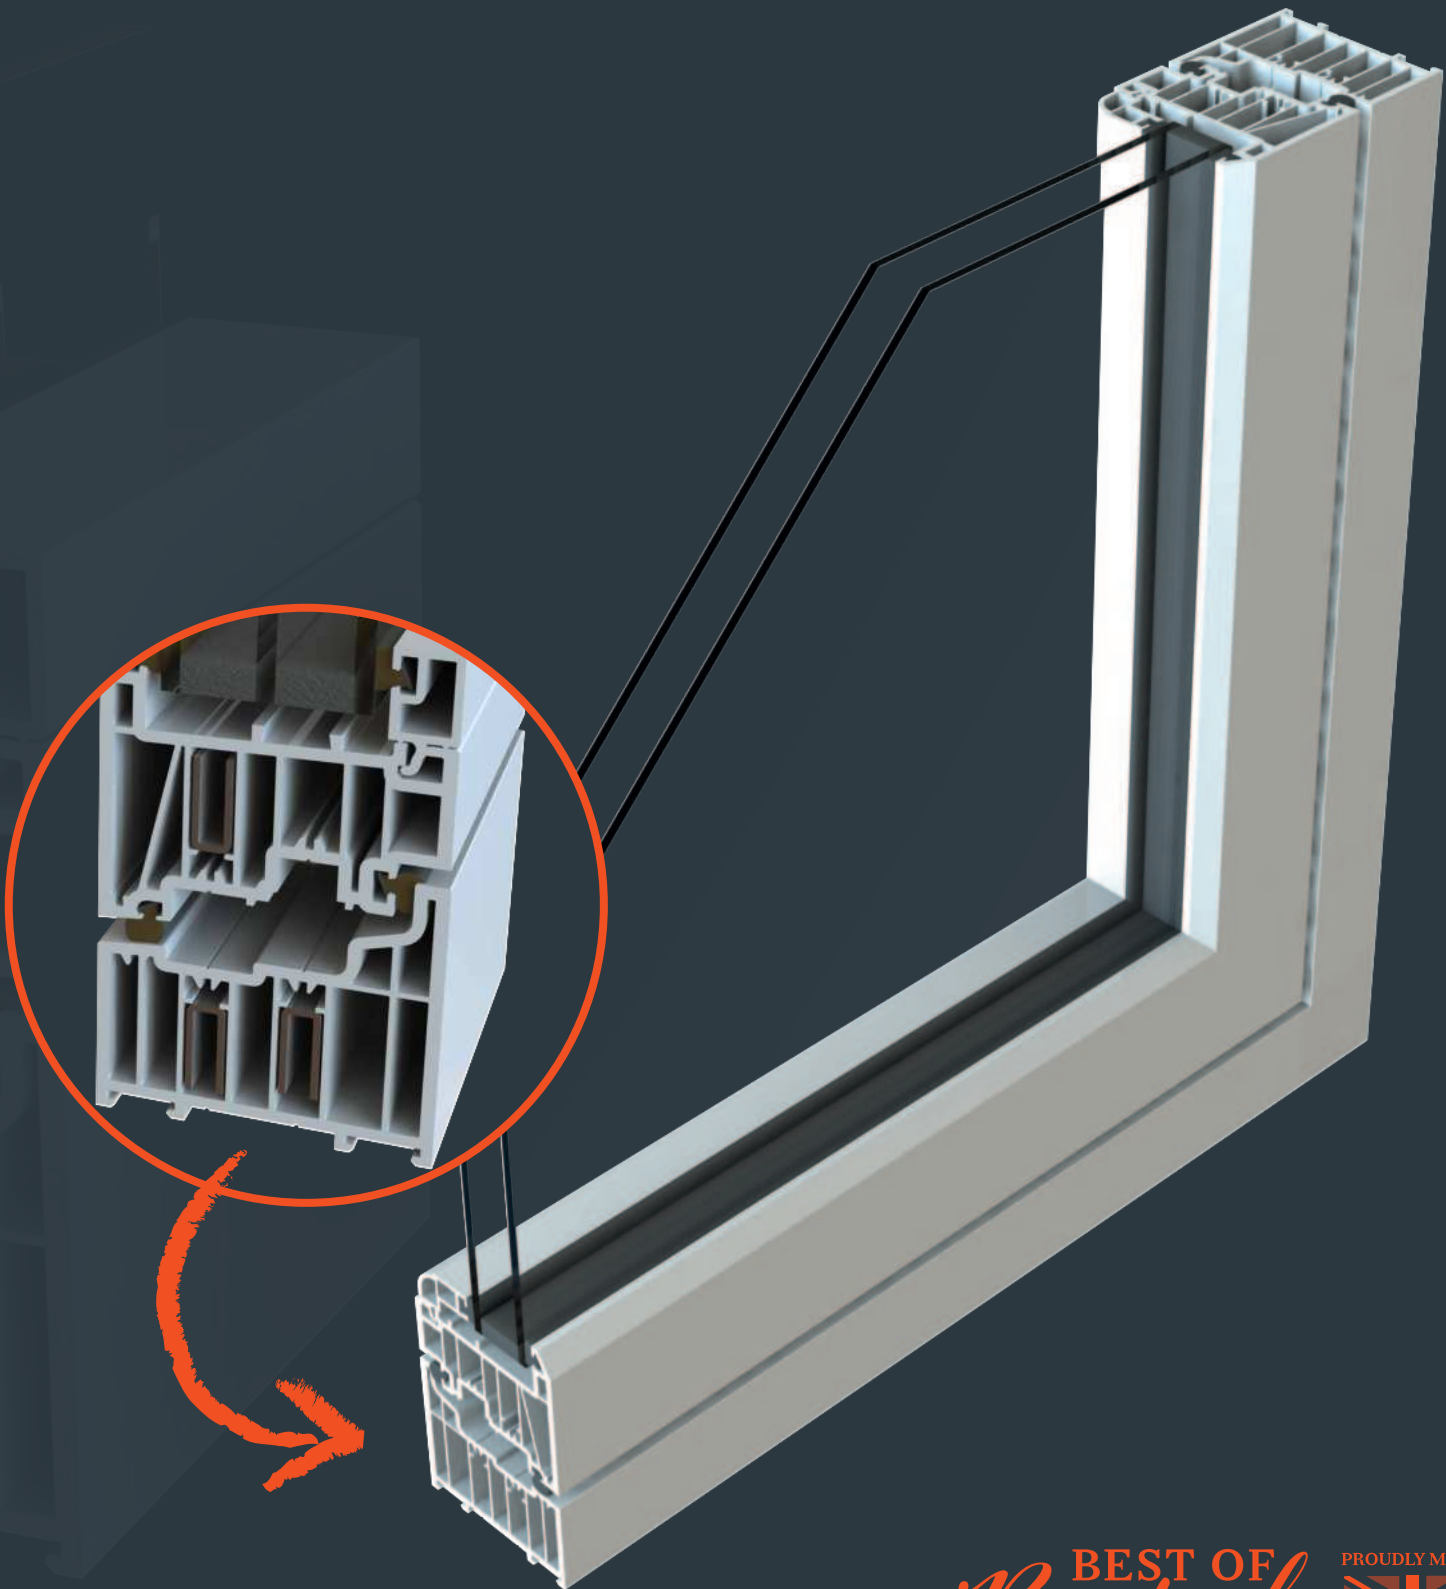

R7

DESIGNED AND MADE IN BRITAIN

R7 outperforms many other systems with a sophisticated seven chamber design and intelligent features.

Scan the QR Code to find out more about our Residence 7 Collection.

ENERGY EFFICIENT GLAZING

Residence 7 is designed to accommodate 'energy efficient glazing' this term is used to describe double glazing or triple glazing used in modern windows. R7 has options for 28mm double glazing or 44mm triple glazing. The glazing bead is always on the inside which contributes to a higher security performance.

7 CHAMBER DESIGN

Residence 7 has been engineered to meet current and anticipated future standards. Other window frames typically offer 3 or 5 chambers and are usually 70mm wide, R7 has 7 chambers and is 75mm wide, resulting in superior thermal, acoustic, strength and security performance.

BEST OF
British
PROUDLY MADE
IN BRITAIN